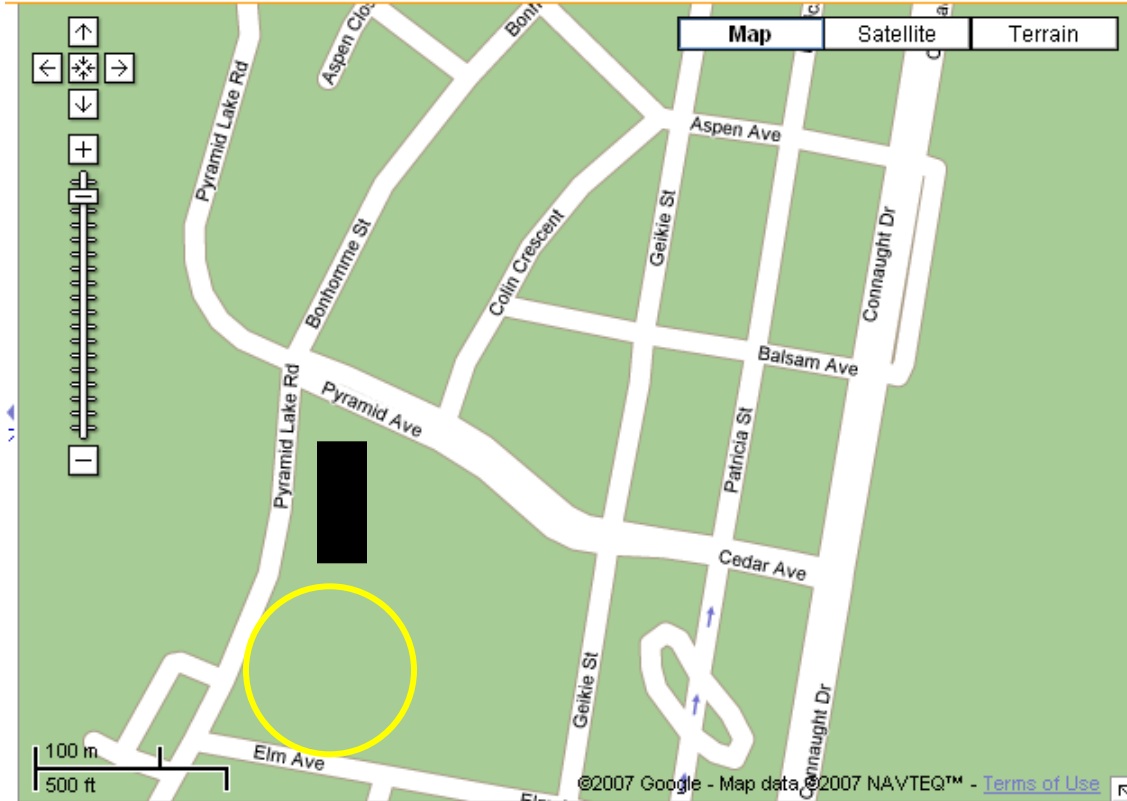

Pet's Name: _____

Pet Type: _____

Owner's Signature: _____

Date: _____

Map and directions to off leash area

From Connaught Drive, turn onto Cedar Ave and proceed to Pyramid Lake Road. Turn left on Pyramid Lake Road and the off leash area is located right beside the Jasper Activity centre to the corner of Pyramid Lake Road and Elm Ave.