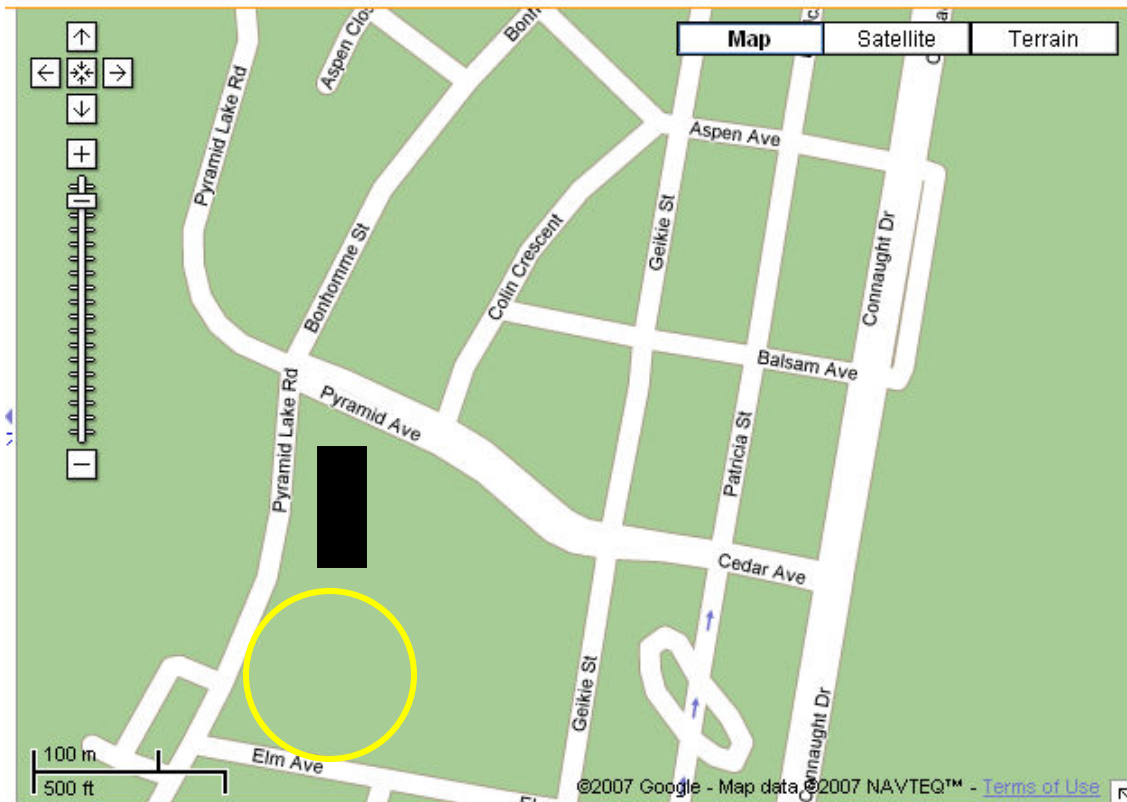

Pet's Name: _____

Pet Type: _____

Owner's Signature: _____

Date: _____

Map and directions to off leash area

From Connaught Drive, turn onto Cedar Ave and proceed to Pyramid Lake Road. Turn left on Pyramid Lake Road and the off leash area is located right beside the Jasper Activity centre to the corner of Pyramid Lake Road and Elm Ave.