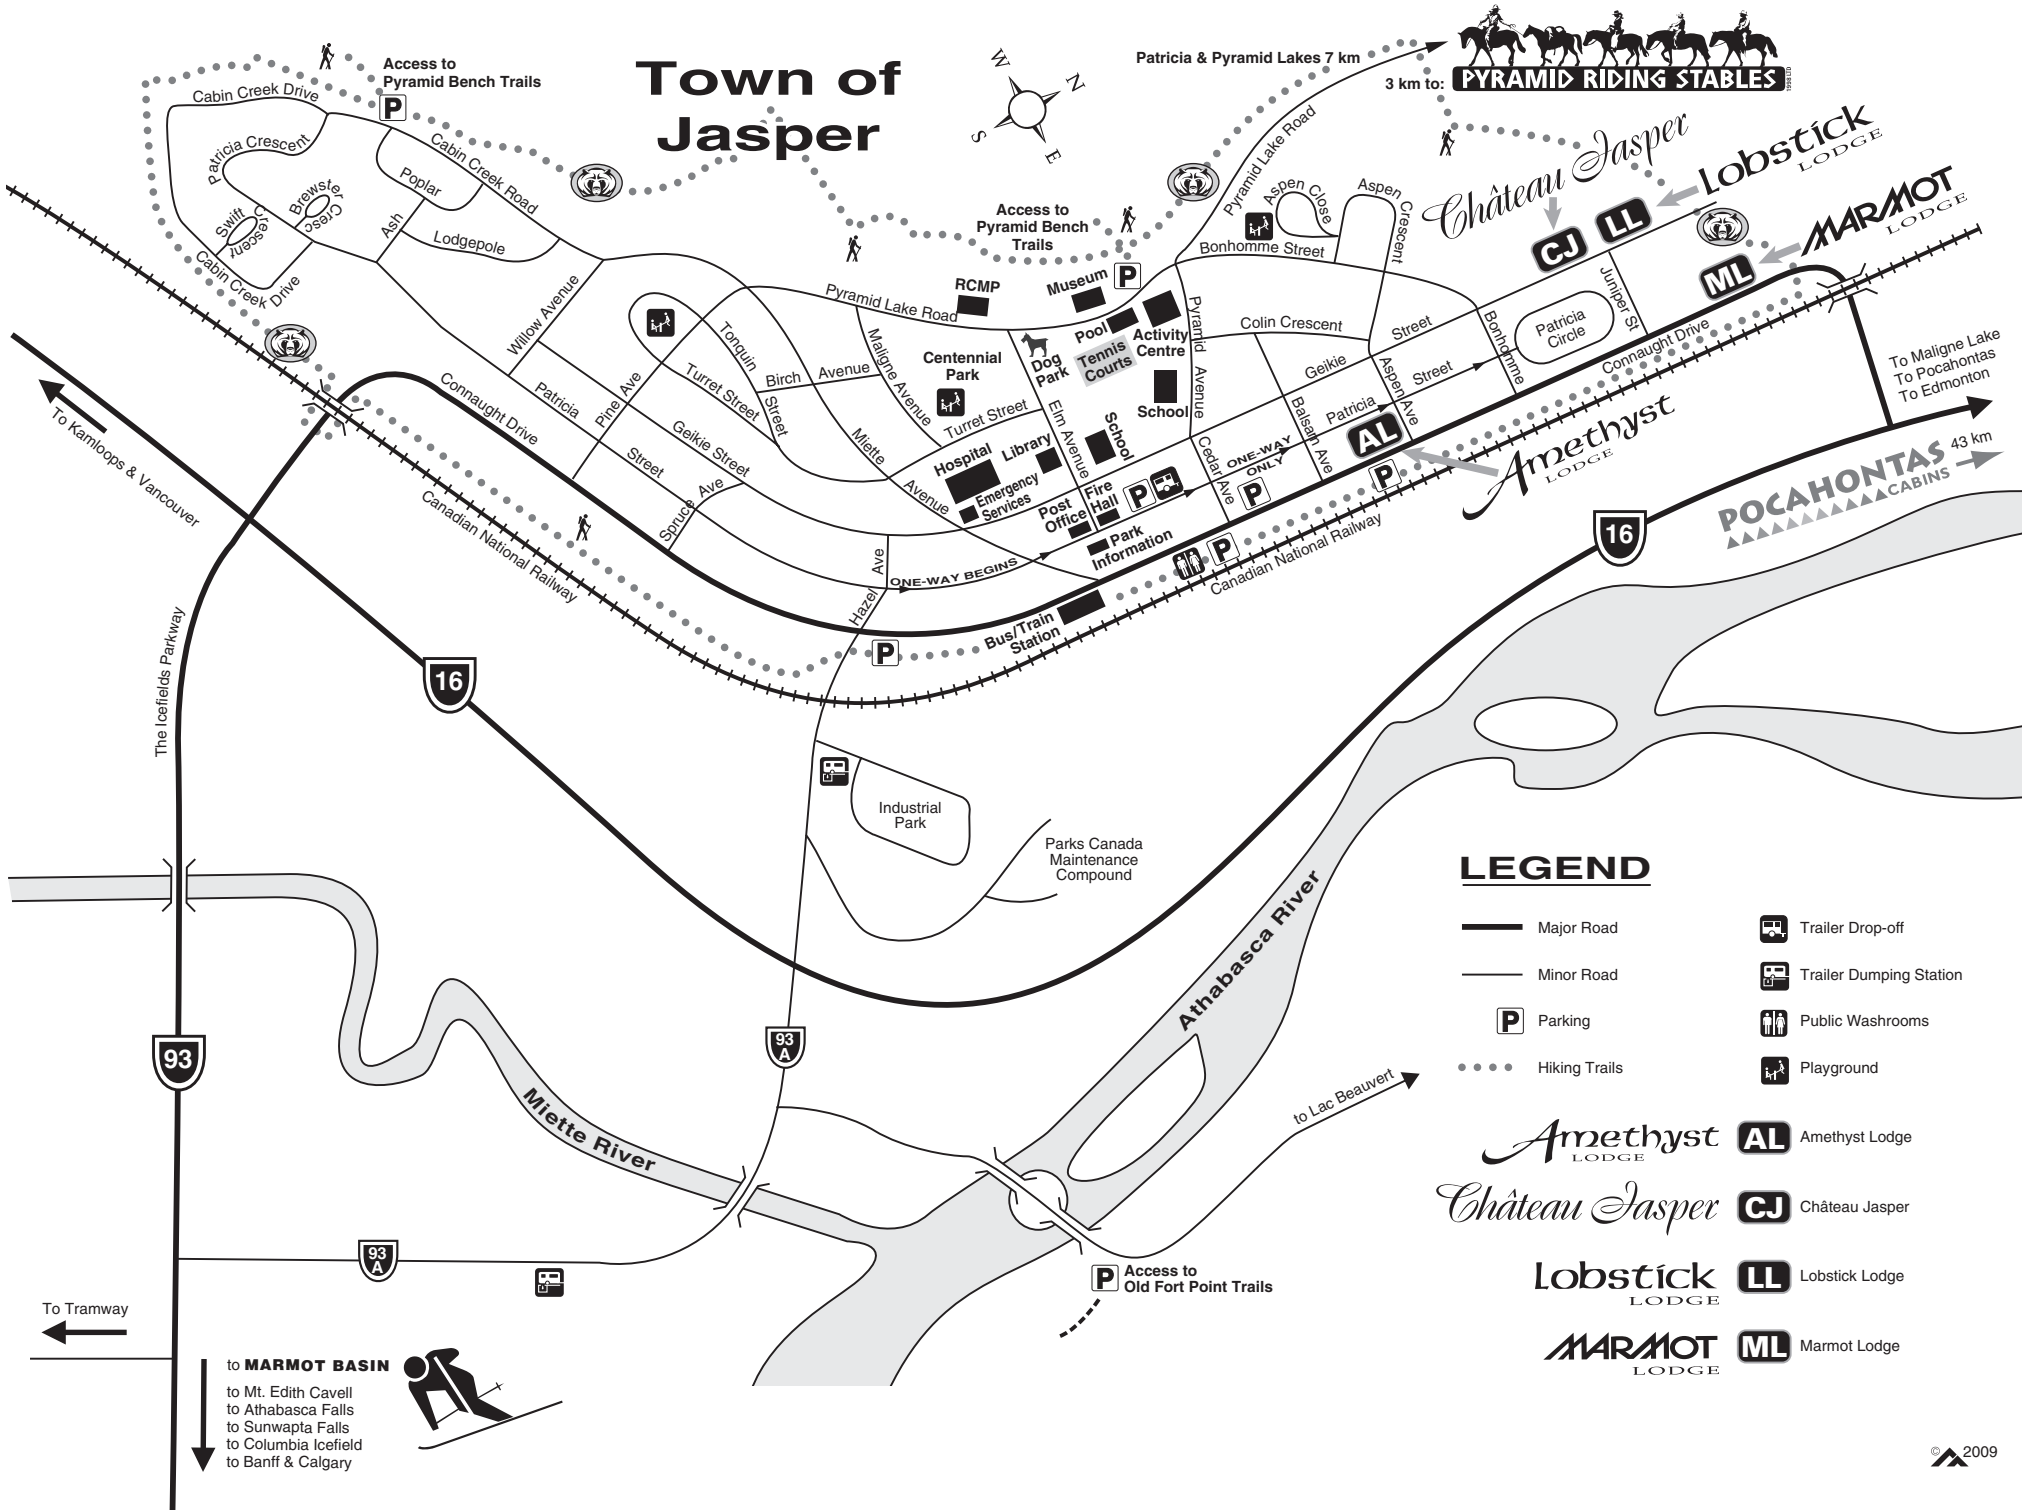

Town of Jasper

Chateau Jasper **CJ** **LL** **ML** **MARMOT LODGE**

Amethyst **AL** **POCAHONTAS CABINS** 43 km

LEGEND

- Major Road
- Minor Road
- Parking
- Hiking Trails
- Trailer Drop-off
- Trailer Dumping Station
- Public Washrooms
- Playground

- Amethyst* **AL** Amethyst Lodge
- Chateau Jasper* **CJ** Chateau Jasper
- Lobstick** **LL** Lobstick Lodge
- MARMOT** **ML** Marmot Lodge

to **MARMOT BASIN**
 to Mt. Edith Cavell
 to Athabasca Falls
 to Sunwapta Falls
 to Columbia Icefield
 to Banff & Calgary